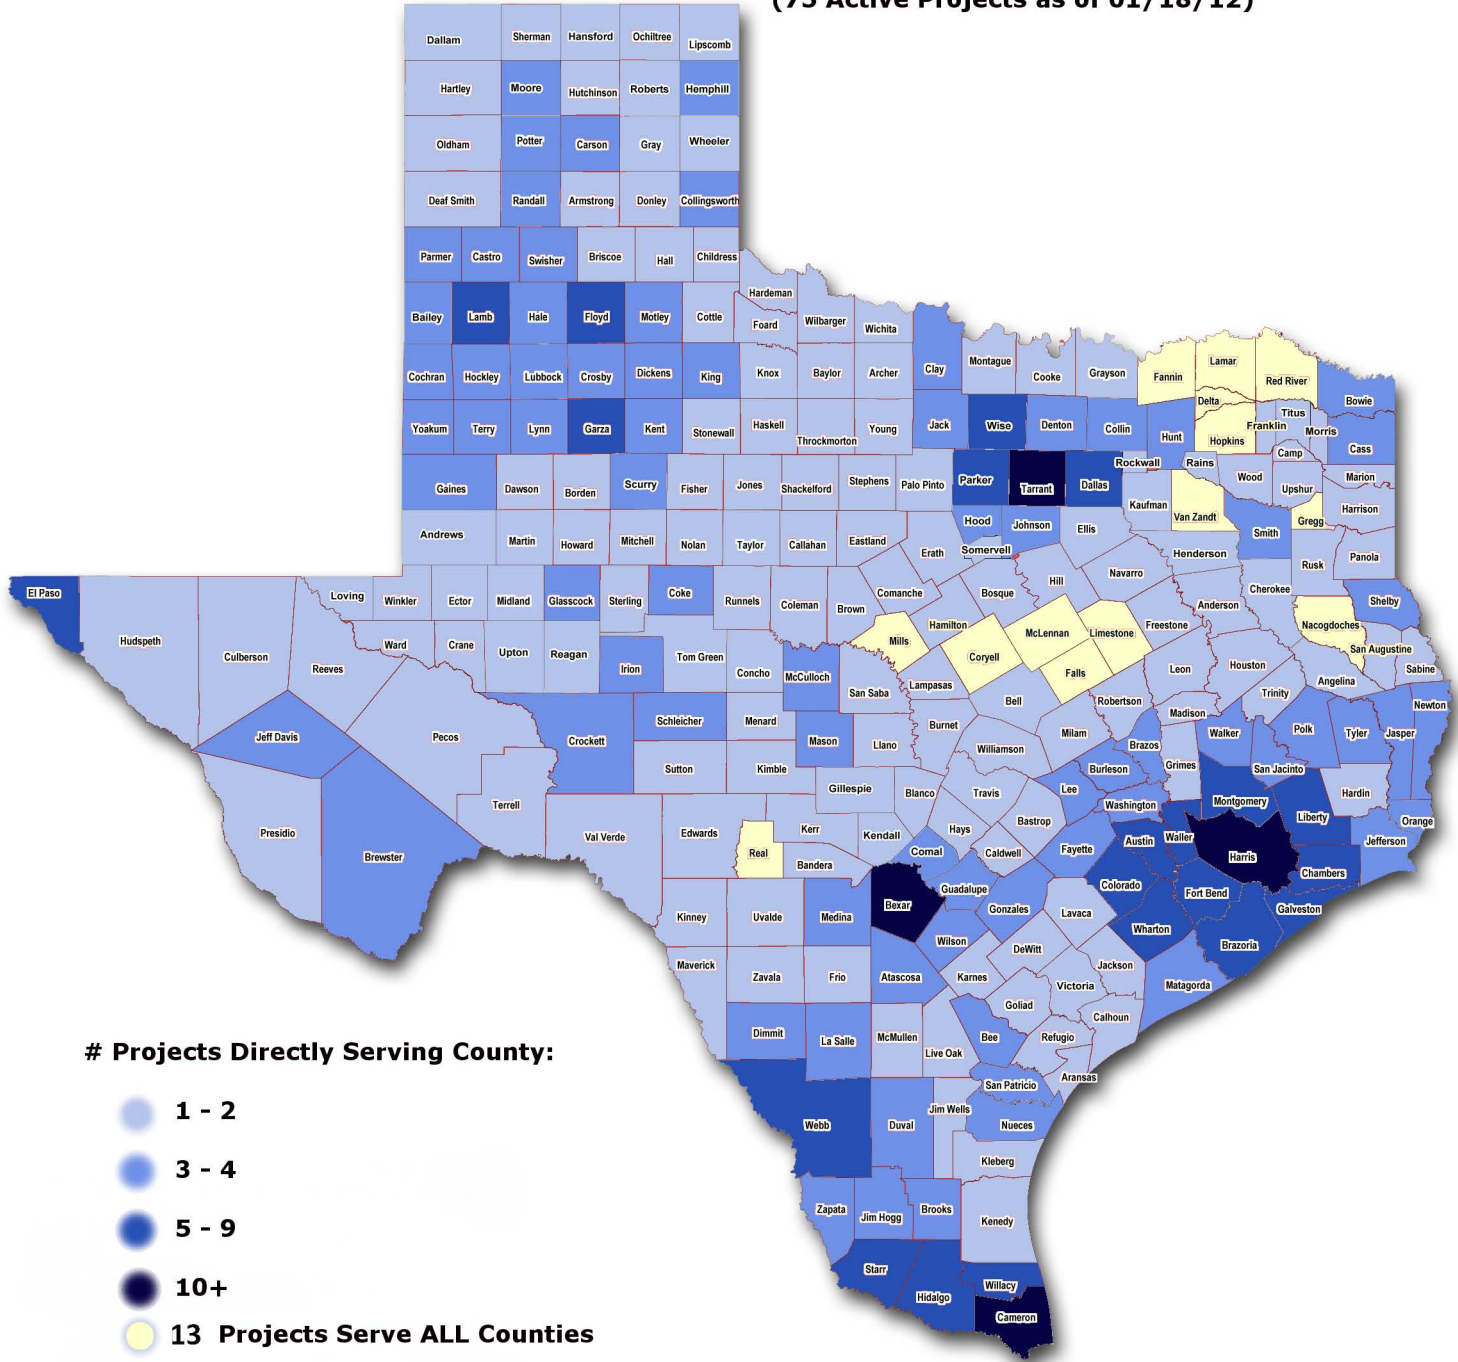

# Counties Served by Current CPRIT Prevention Projects (75 Active Projects as of 01/18/12)

|            |         |            |           |               |
|------------|---------|------------|-----------|---------------|
| Dallam     | Sherman | Hansford   | Ochiltree | Lipscomb      |
| Hartley    | Moore   | Hutchinson | Roberts   | Hemphill      |
| Oldham     | Potter  | Carson     | Gray      | Wheeler       |
| Deaf Smith | Randall | Armstrong  | Donley    | Collingsworth |

|         |         |         |         |         |           |
|---------|---------|---------|---------|---------|-----------|
| Parmer  | Castro  | Swisher | Briscoe | Hall    | Childress |
| Bailey  | Lamb    | Hale    | Floyd   | Motley  | Cottle    |
| Cochran | Hockley | Lubbock | Crosby  | Dickens | King      |
| Yoakum  | Terry   | Lynn    | Garza   | Kent    | Stonewall |

|          |          |          |          |              |          |
|----------|----------|----------|----------|--------------|----------|
| Edwards  | Kerr     | Kendall  | Hays     | Bastrop      | Fayette  |
| Kinney   | Uvalde   | Medina   | Bexar    | Guadalupe    | Gonzales |
| Maverick | Zavala   | Frio     | Atascosa | Karnes       | Victoria |
| Dimmit   | La Salle | McMullen | Live Oak | San Patricio | Aransas  |